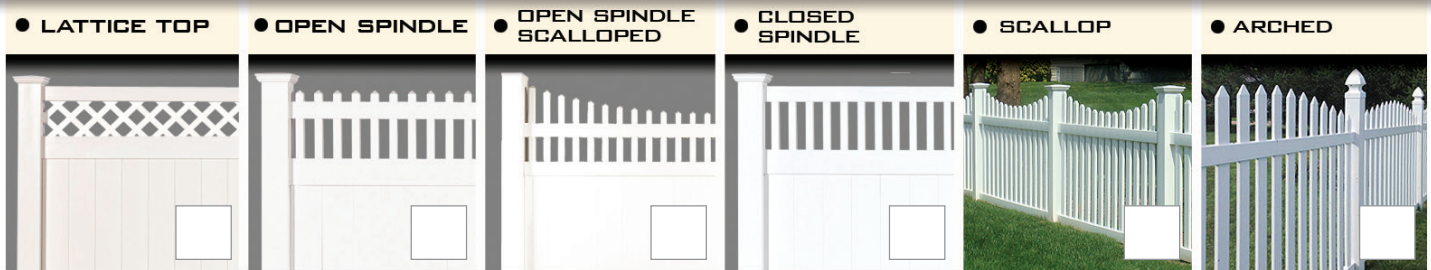

Pointed Picket Cap

Dog Ear Picket Cap

- CLASSIC 1.5" Square Spindles

- CONTEMPORARY 3" Pickets

- POOL CODE Closed Top with 1.5" or 3" Pickets

▶ POST & RAIL FENCE Rustic, Casual & Open Look

- RANCH RAIL 2-RAIL

- RANCH RAIL 3-RAIL

- CROSSBUCK RAIL

3

PICK YOUR COLOR

Due to material shortages related to the pandemic, some colors are unavailable until further notice.

4

PICK YOUR FENCE FEATURES

► ARCHITECTURAL FEATURES