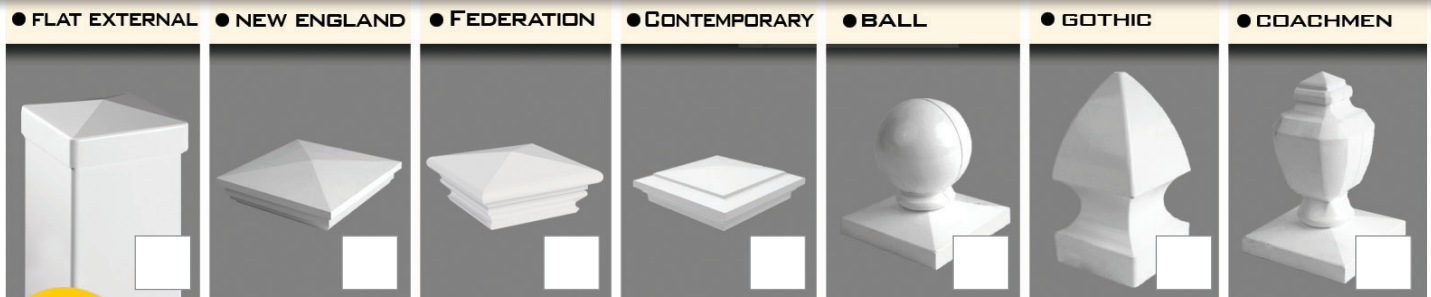

► POST CAP STYLES