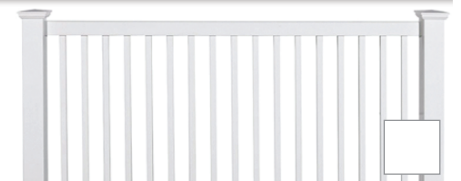

Pointed Picket Cap

Dog Ear Picket Cap

- CLASSIC 1.5" Square Spindles

- CONTEMPORARY 3" Pickets

- POOL CODE Closed Top with 1.5" or 3" Pickets

▶ POST & RAIL FENCE Rustic, Casual & Open Look

- RANCH RAIL 2-RAIL

- RANCH RAIL 3-RAIL

- CROSSBUCK RAIL

3

PICK YOUR COLOR

Due to material shortages related to the pandemic, some colors are unavailable until further notice.

4

PICK YOUR FENCE FEATURES

► ARCHITECTURAL FEATURES