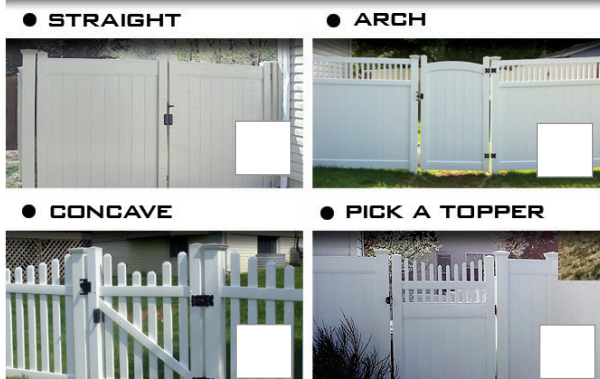

2 PICK YOUR FENCE STYLE

▶ PRIVACY

- 6" PRIVACY

▶ SEMI-PRIVACY

- 3" SEMI-PRIVACY

- 6" SEMI-PRIVACY

▶ PICKET FENCE

Available in Pointed or Dog Ear Picket Caps

Pointed Picket Cap

Dog Ear Picket Cap

- CLASSIC 1.5" Square Spindles

- CONTEMPORARY 3" Pickets

- POOL CODE Closed Top with 1.5" or 3" Pickets

▶ POST & RAIL FENCE Rustic, Casual & Open Look

- RANCH RAIL 2-RAIL

- RANCH RAIL 3-RAIL

- CROSSBUCK RAIL

3

PICK YOUR COLOR

Due to material shortages related to the pandemic, some colors are unavailable until further notice.

4

PICK YOUR FENCE FEATURES

► ARCHITECTURAL FEATURES

► POST CAP STYLES

5

PICK YOUR ACCESSORIES

► GATES

► MESH

► TRANSITION

► ARBOR